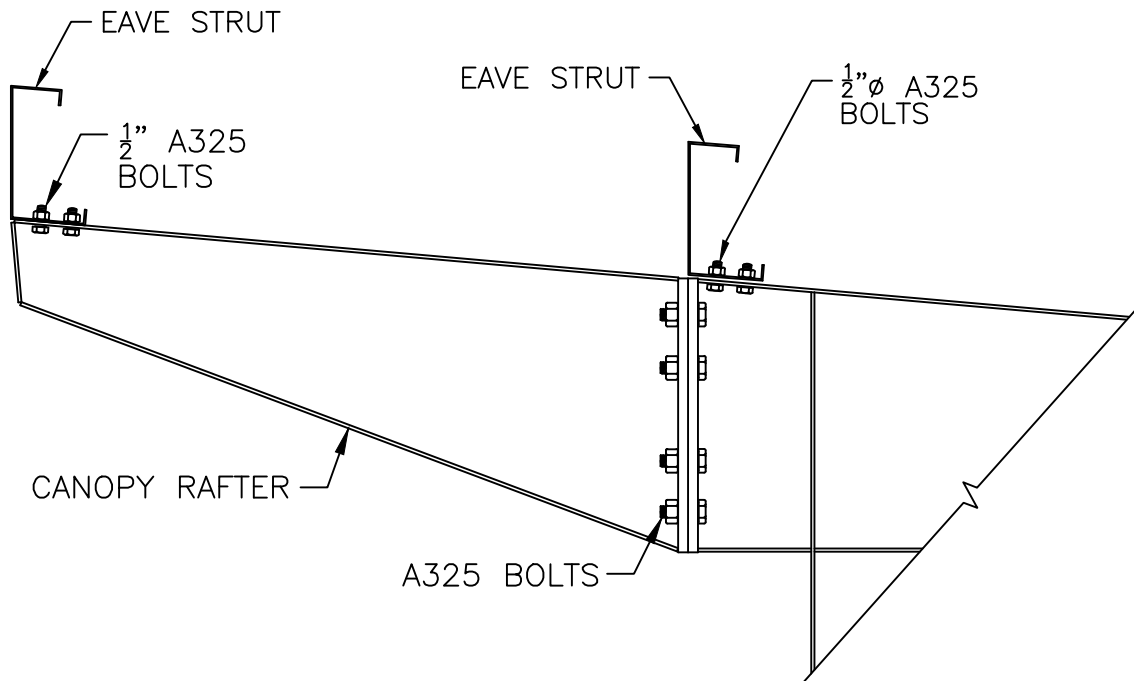

PRIMARY FRAME DETAIL
EAVELINE CANOPY - BY-PASS
(HIGH SIDEWALL)

SHT. NO.
PF05117

DATE
Feb '11

REV.
01

DETAIL AT WALL LINE

NOTES: FRAME SHAPES MAY VARY.
SEE FRAME CROSS SECTIONS FOR ADDITIONAL FRAME INFORMATION.
SEE SIDEWALL ELEVATIONS FOR EAVE STRUTS MARKS.