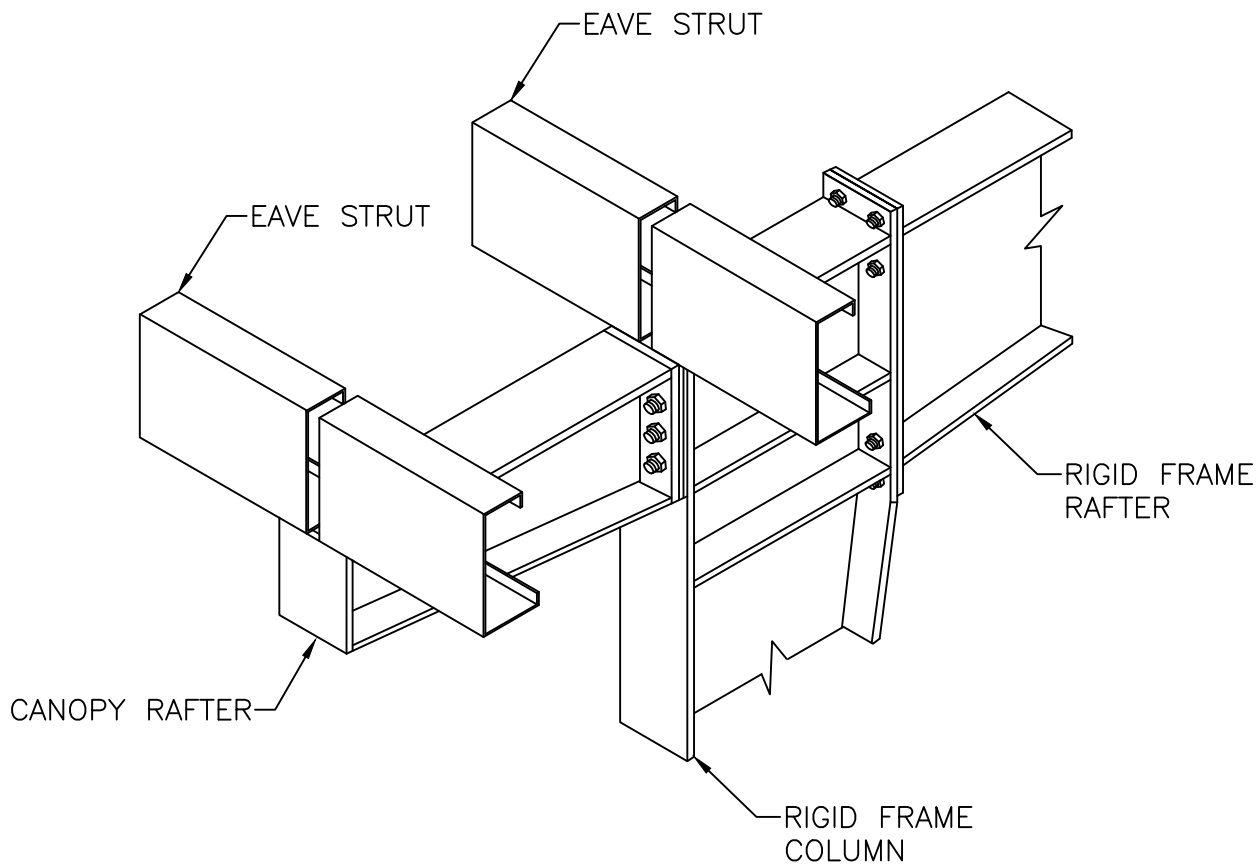

PRIMARY FRAME DETAIL
EAVELINE CANOPY - BY-PASS
(HIGH SIDEWALL)

SHT. NO.
PF05117

DATE
Feb '11

REV.
01

DETAIL AT WALL LINE

NOTES: FRAME SHAPES MAY VARY.
SEE FRAME CROSS SECTIONS FOR ADDITIONAL FRAME INFORMATION.
SEE SIDEWALL ELEVATIONS FOR EAVE STRUTS MARKS.