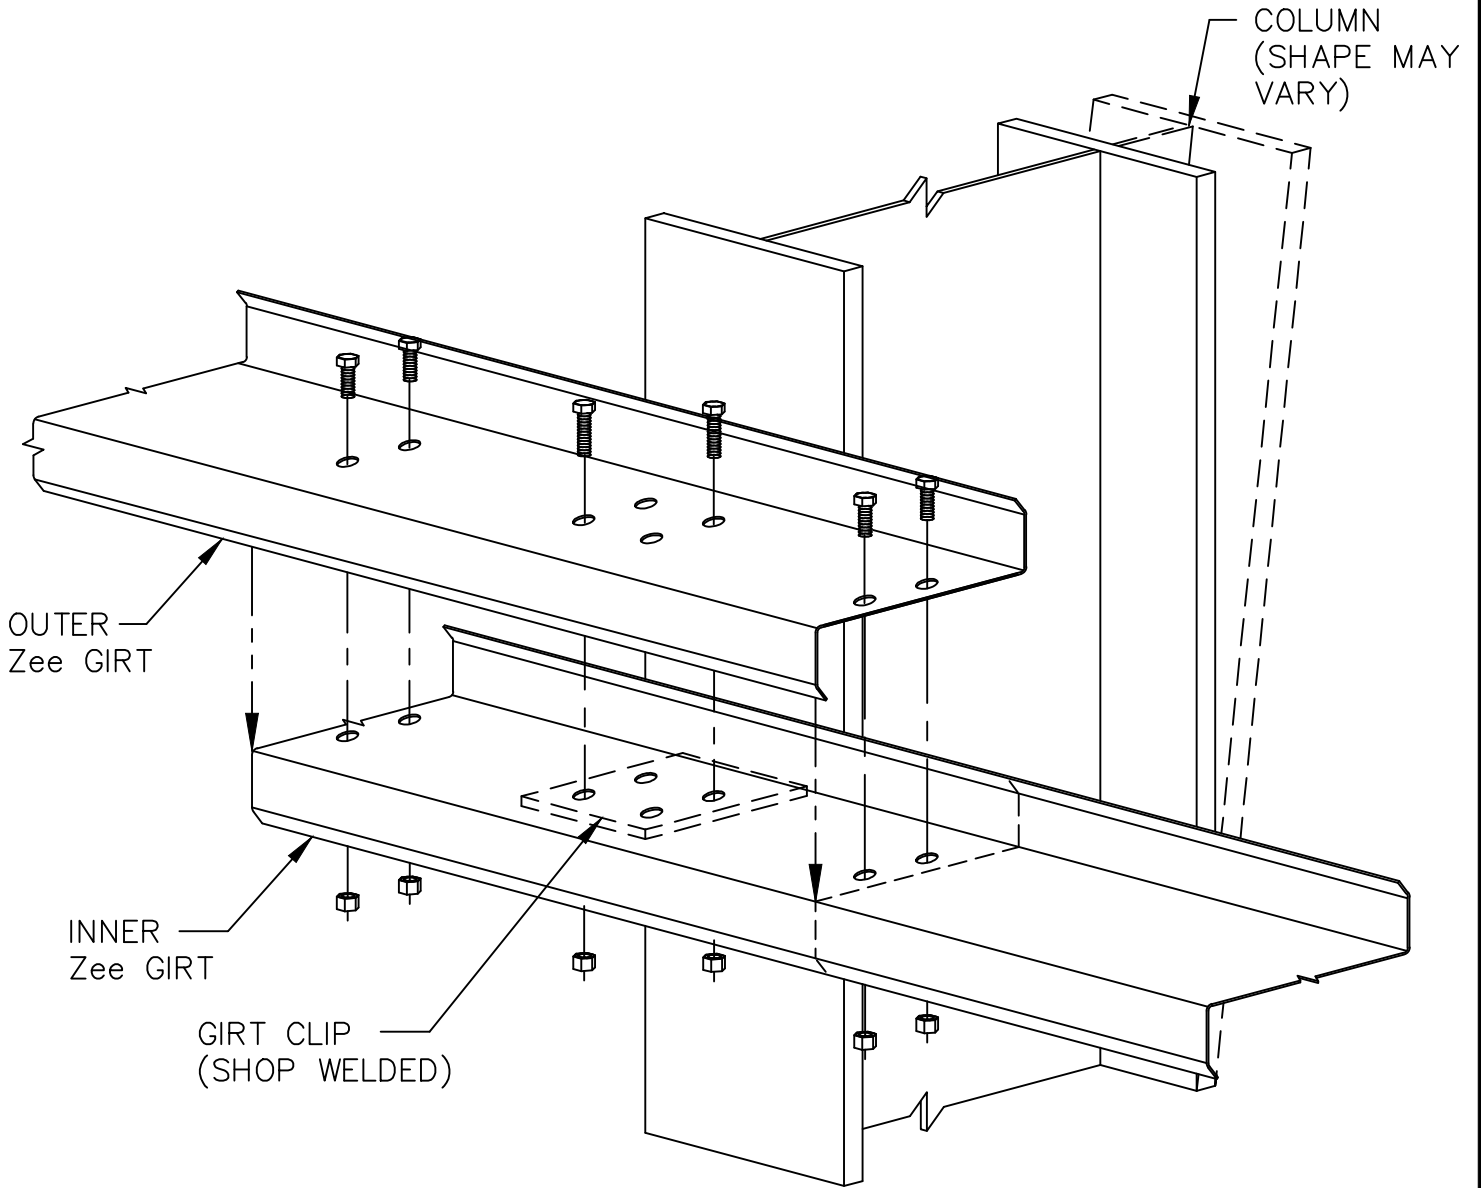

WELDED CLIP PRIMARY FRAME DETAIL  
GIRT ATTACHMENT DETAIL TO GIRT CLIP

SHT. NO.	CF01120
DATE	Feb '11
REV.	01

ALL BOLTS ARE A325 WITHOUT WASHERS