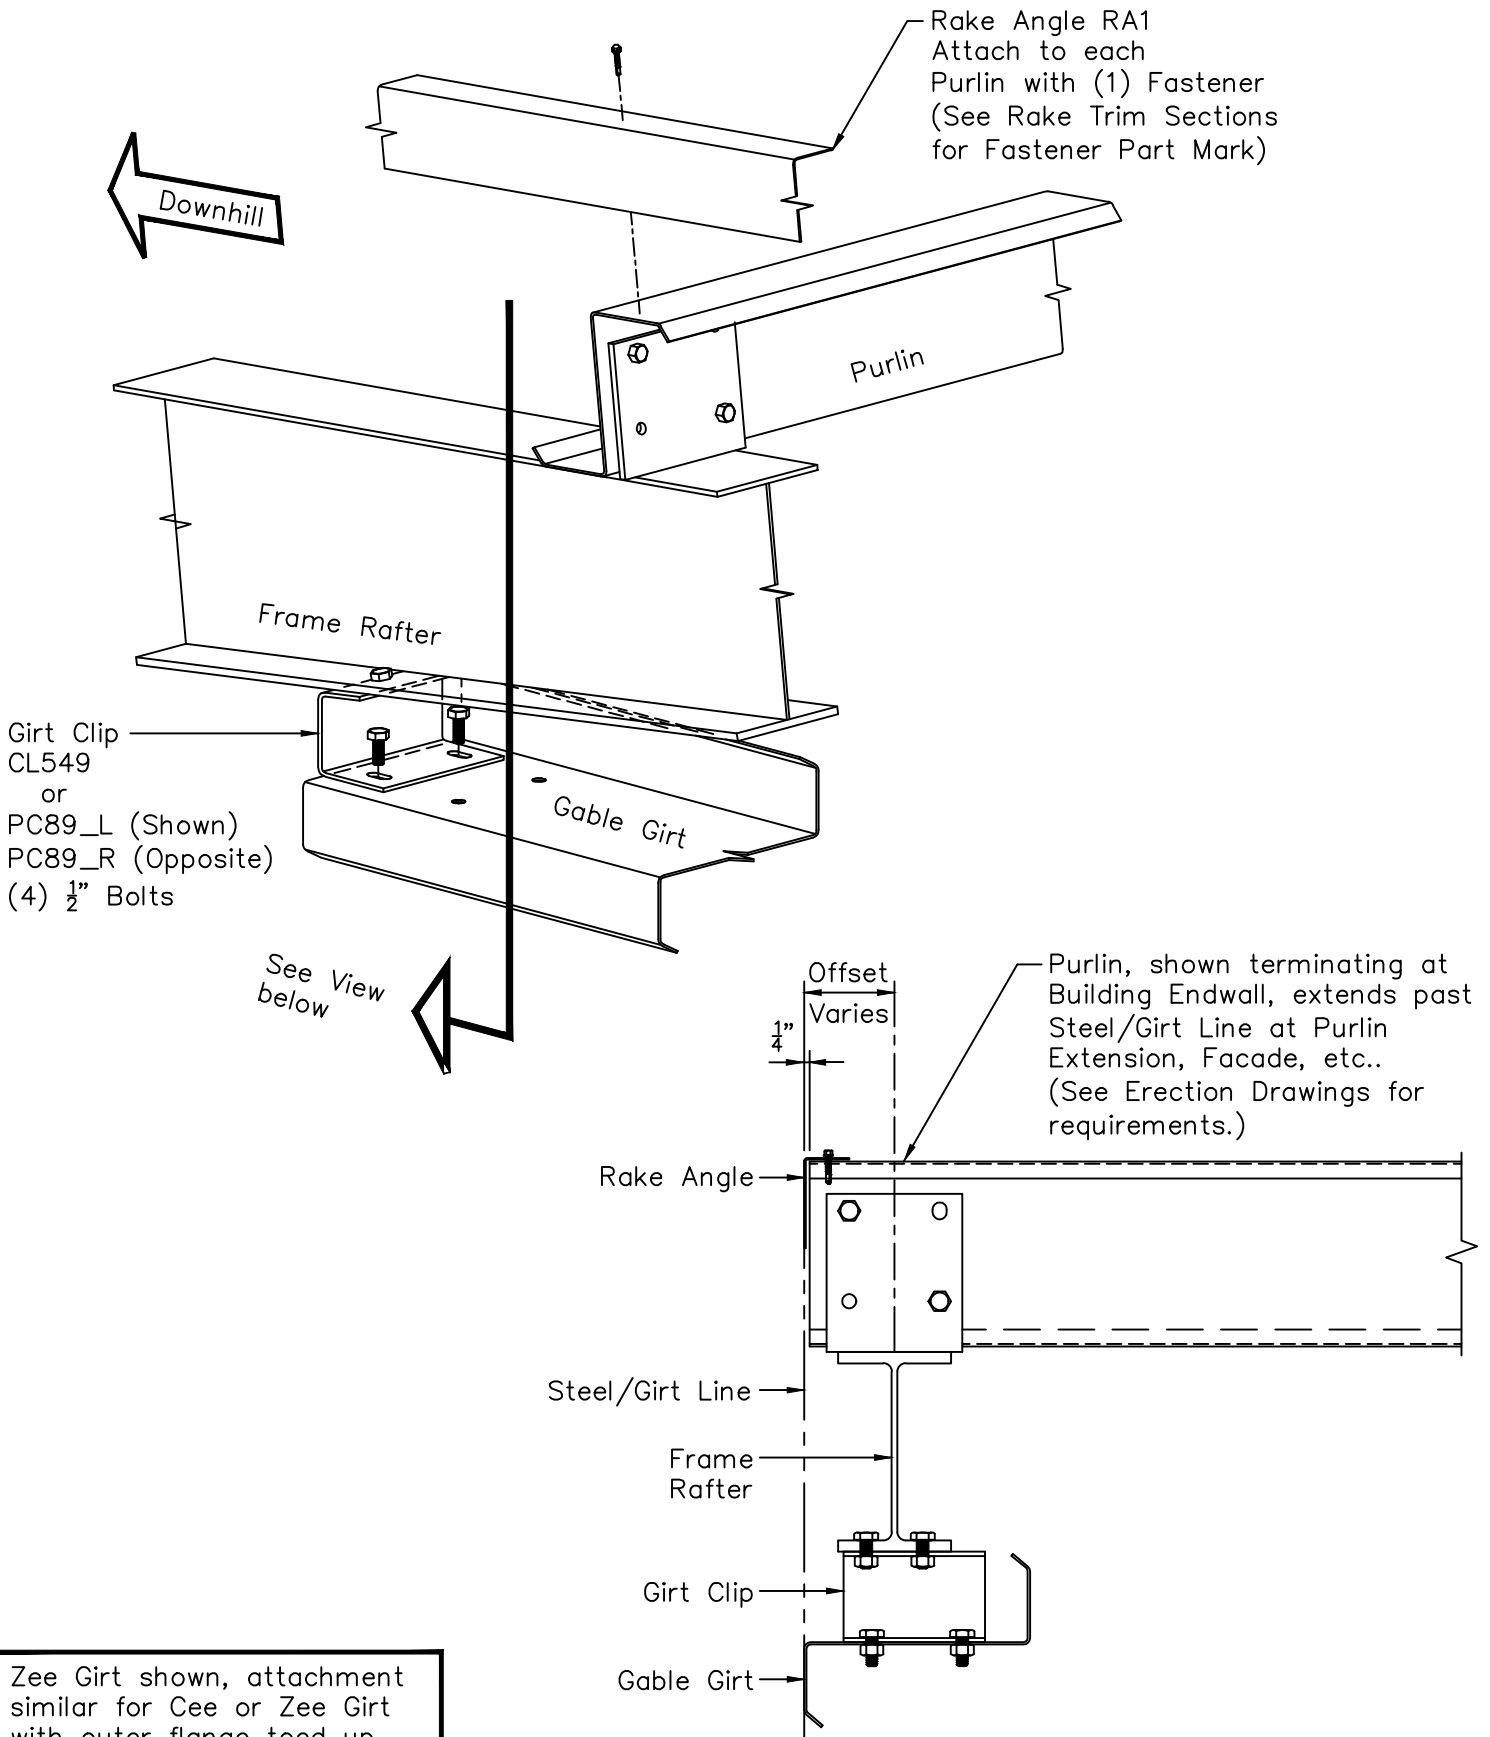

# Gable Girt Connection to Frame Rafter

Zee Girt shown, attachment similar for Cee or Zee Girt with outer flange toed up.