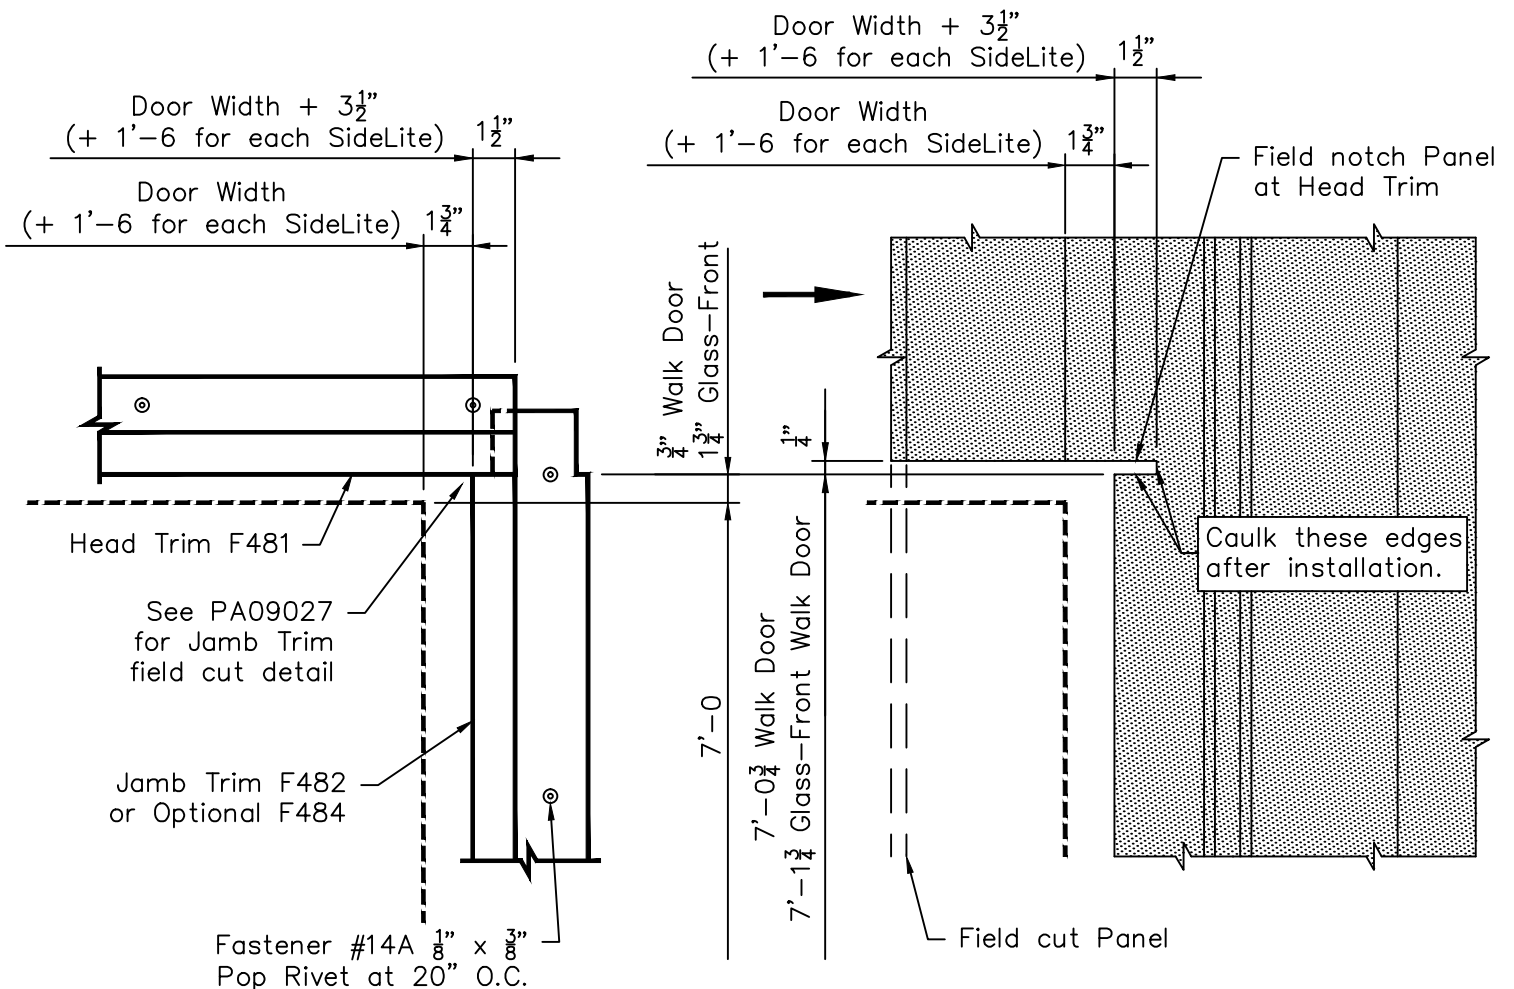

# AVP / PBA Wall Panel - Walk Door & Glass- Front Walk Door

## Field Notch Panel at Head Trim

Page  
**PA09023**

Date  
**Mar '13**

Rev.  
**01**

**Note:** Trim Installation can be done by Field Notch Panel as shown on PA09022 & PA09023  
OR with Field Notch and Bend Tabs at Head Trim as shown on PA09024 & PA09025.

**Note:** All trim is to be installed BEFORE blanket insulation is applied to walls

**Note:** Panel position is shown with Panel Rib starting 6" from Steel Line and Door on 1'-0" module. Location of Panel Rib may vary depending on the Door Width and location. Field measure before cutting Panel and Trim.