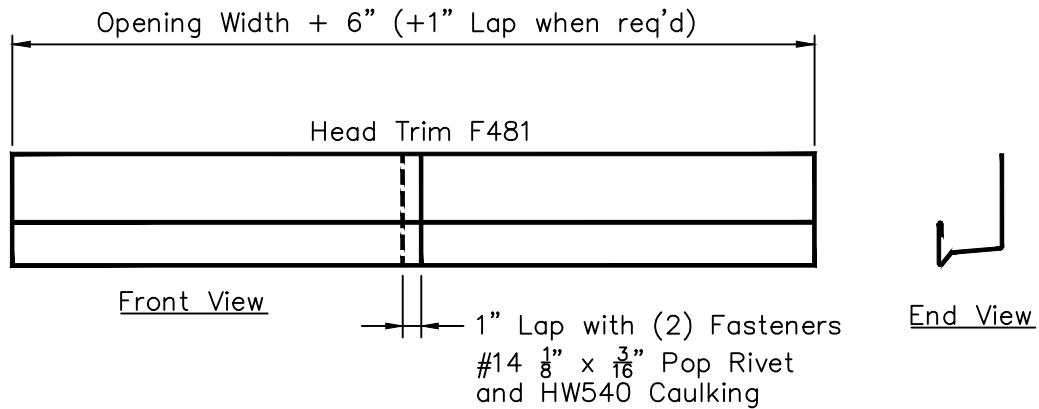

AVP / PBA Wall Panel - Three Sided Framed Opening Field Notch Panel at Head Trim

Note: Trim Installation can be done by Field Notch Panel as shown on PA07022 & PA07023 OR with Field Notch and Bend Tabs at Head Trim as shown on PA07024 & PA07025.

Note: All trim is to be installed BEFORE blanket insulation is applied to walls

Note: Panel position is shown with Panel Rib starting 6" from Steel Line and Opening on 1'-0 module. Location of Panel Rib may vary depending on the Opening Width and location. Field measure before cutting Panel and Trim.