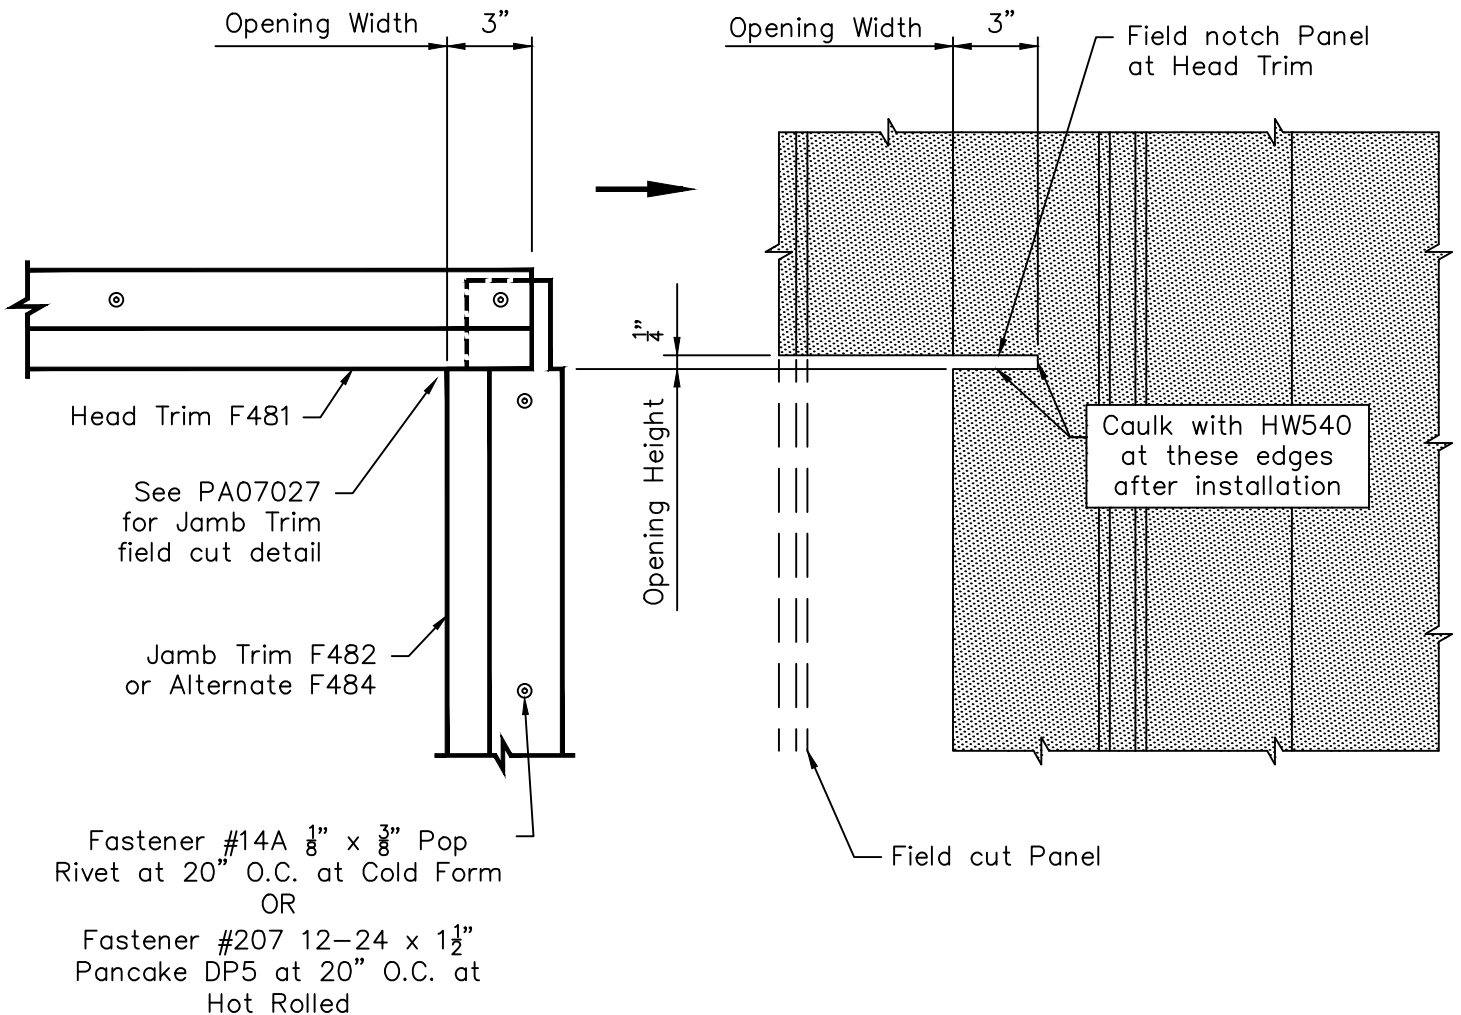

AVP / PBA Wall Panel - Three Sided Framed Opening Field Notch Panel at Head Trim

Note: Trim Installation can be done by Field Notch Panel as shown on PA07022 & PA07023 OR with Field Notch and Bend Tabs at Head Trim as shown on PA07024 & PA07025.

Note: All trim is to be installed BEFORE blanket insulation is applied to walls

Note: Panel position is shown with Panel Rib starting 6" from Steel Line and Opening on 1'-0 module. Location of Panel Rib may vary depending on the Opening Width and location. Field measure before cutting Panel and Trim.